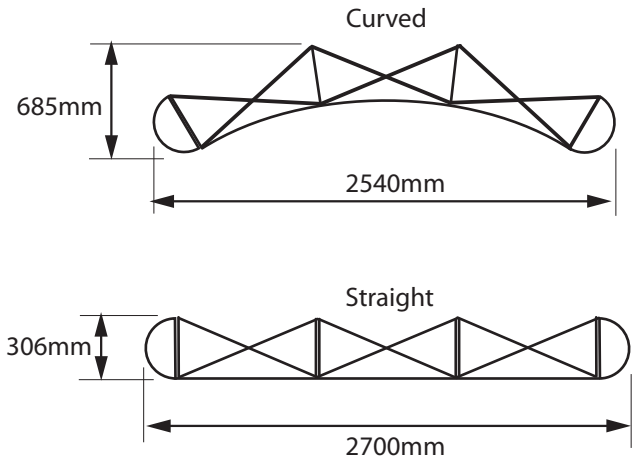

Popup Physical Dimensions

3x4

3x3

3x2

Height of all displays is 2225mm

3x1

(All dimensions are approx and are in cm)

t. 0845 430 9092