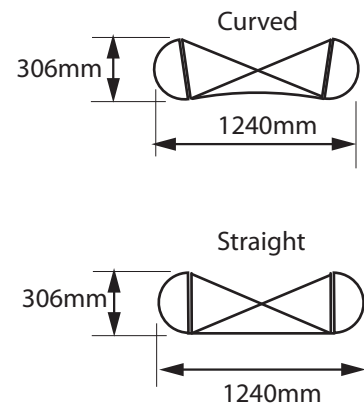

Popup Physical Dimensions

3x4

3x3

3x2

Height of all displays is 2225mm

3x1

(All dimensions are approx and are in cm)

t. 0845 430 9092