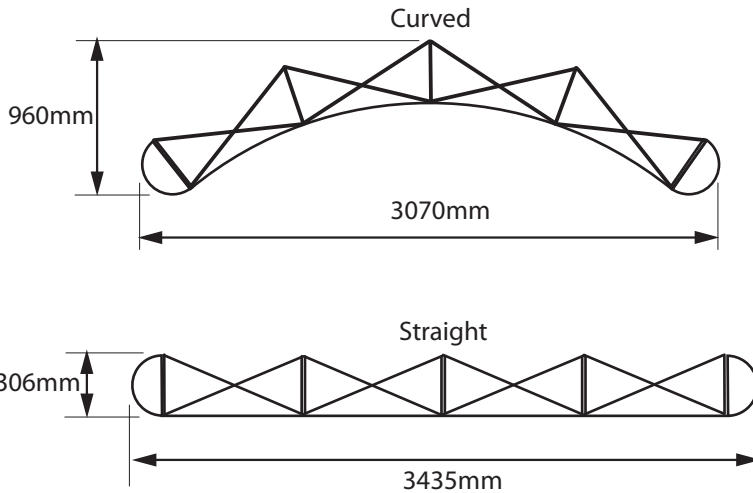

Popup Physical Dimensions

3x4

3x3

3x2

Height of all displays is 2225mm

3x1

(All dimensions are approx and are in cm)

t. 0845 430 9092