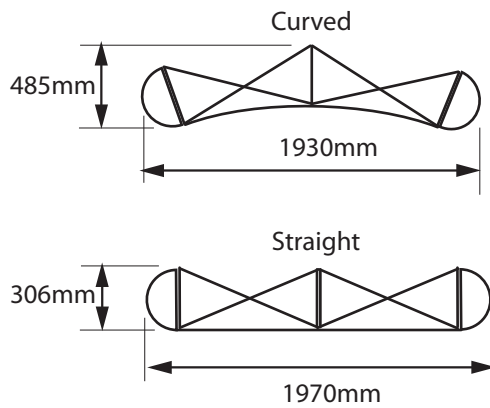

Popup Physical Dimensions

3x4

3x3

3x2

Height of all displays is 2225mm

3x1

(All dimensions are approx and are in cm)

t. 0845 430 9092